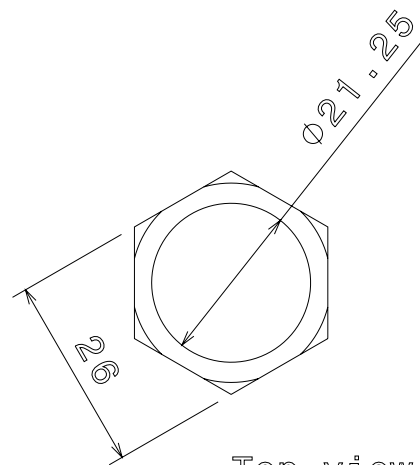

PRODUCT CODE: MBBL2
MALE BRASS BUSH: LONG

DESCRIPTION

25mm Male Brass Bush: Long

FINISH

Self Colour

MATERIAL

Brass

PACKAGING

Packed in qty 100

ADDITIONAL NOTES

Conforms to BS EN61386-1

Isometric view

Side view

Top view