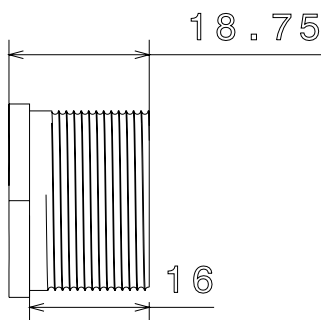

PRODUCT CODE: MBBL2
MALE BRASS BUSH: LONG

DESCRIPTION

25mm Male Brass Bush: Long

FINISH

Self Colour

MATERIAL

Brass

PACKAGING

Packed in qty 100

ADDITIONAL NOTES

Conforms to BS EN61386-1

Isometric view

Side view

Top view