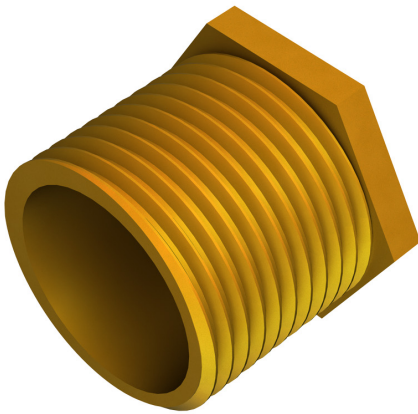

PRODUCT CODE: MBBL2
MALE BRASS BUSH: LONG

DESCRIPTION

25mm Male Brass Bush: Long

FINISH

Self Colour

MATERIAL

Brass

PACKAGING

Packed in qty 100

ADDITIONAL NOTES

Conforms to BS EN61386-1

Isometric view

Side view

Top view